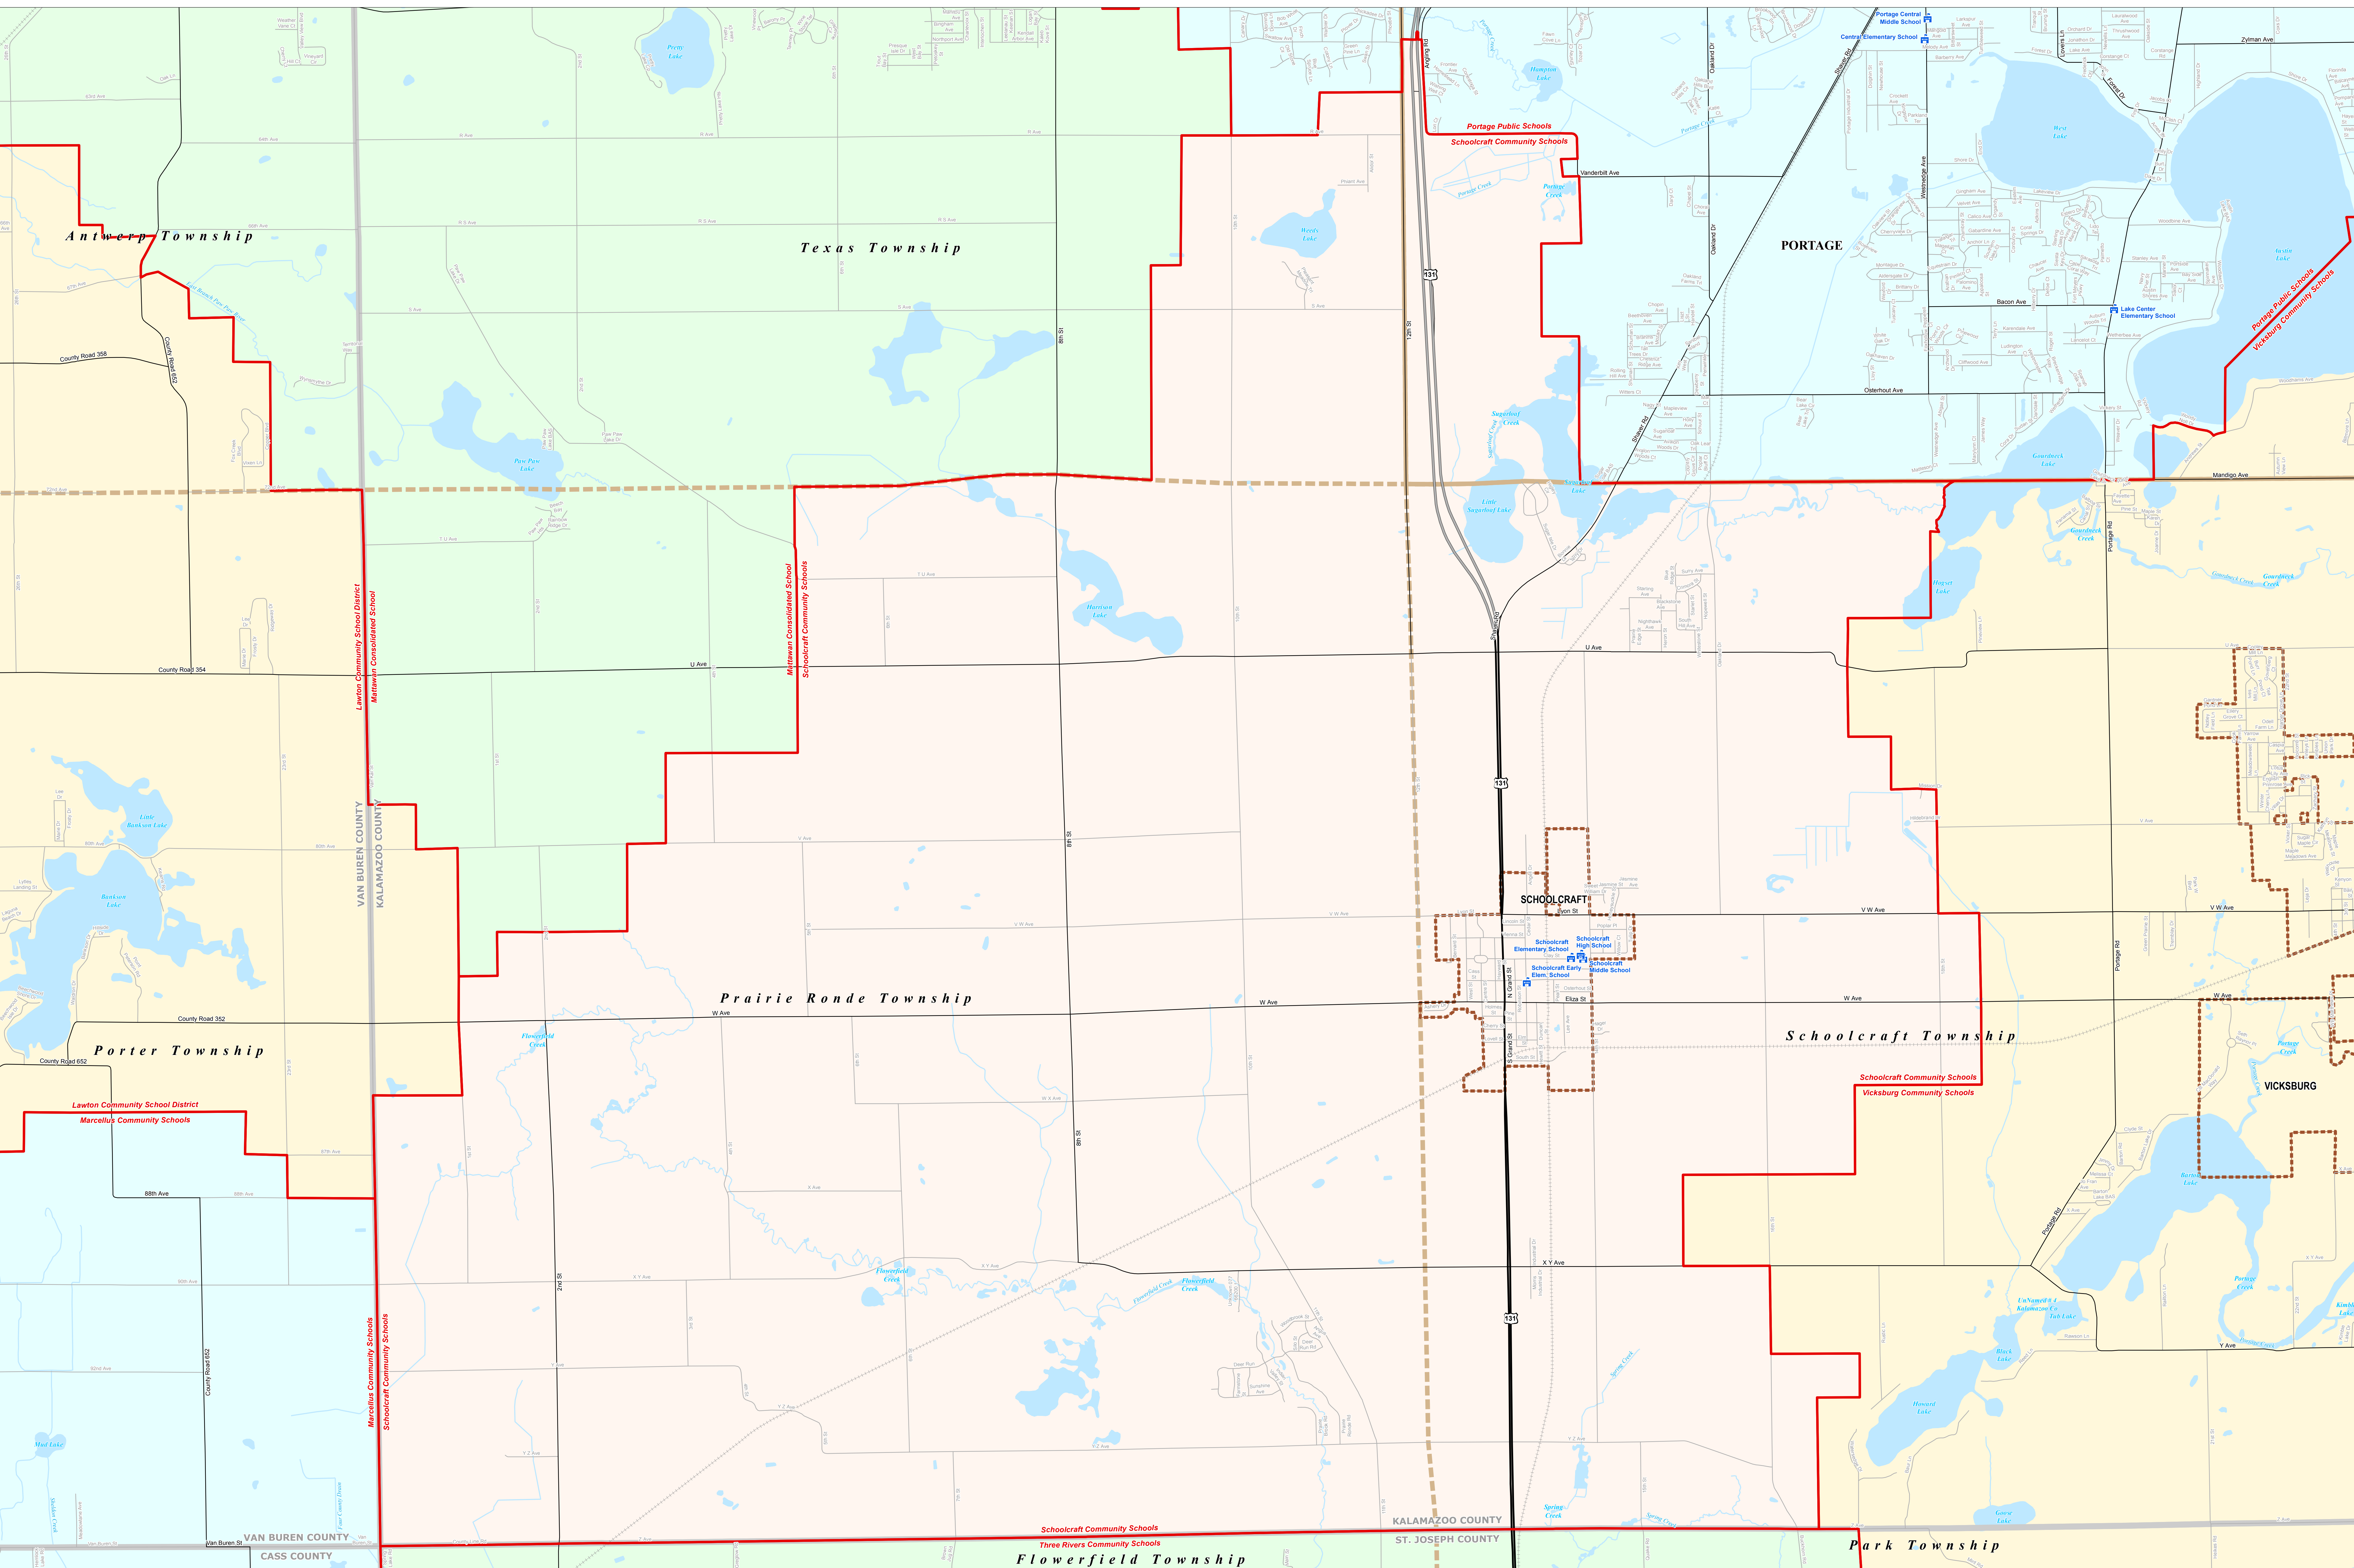

SCHOOLCRAFT COMMUNITY SCHOOLS

Kalamazoo RESA

0 0.25 0.5 1 Miles

Legend	
School District	School
County	Water Feature
City	River, Stream, or Drain
Township	Railroad
Village	Freeway
Census Designated Place	Primary Road
	Local Road